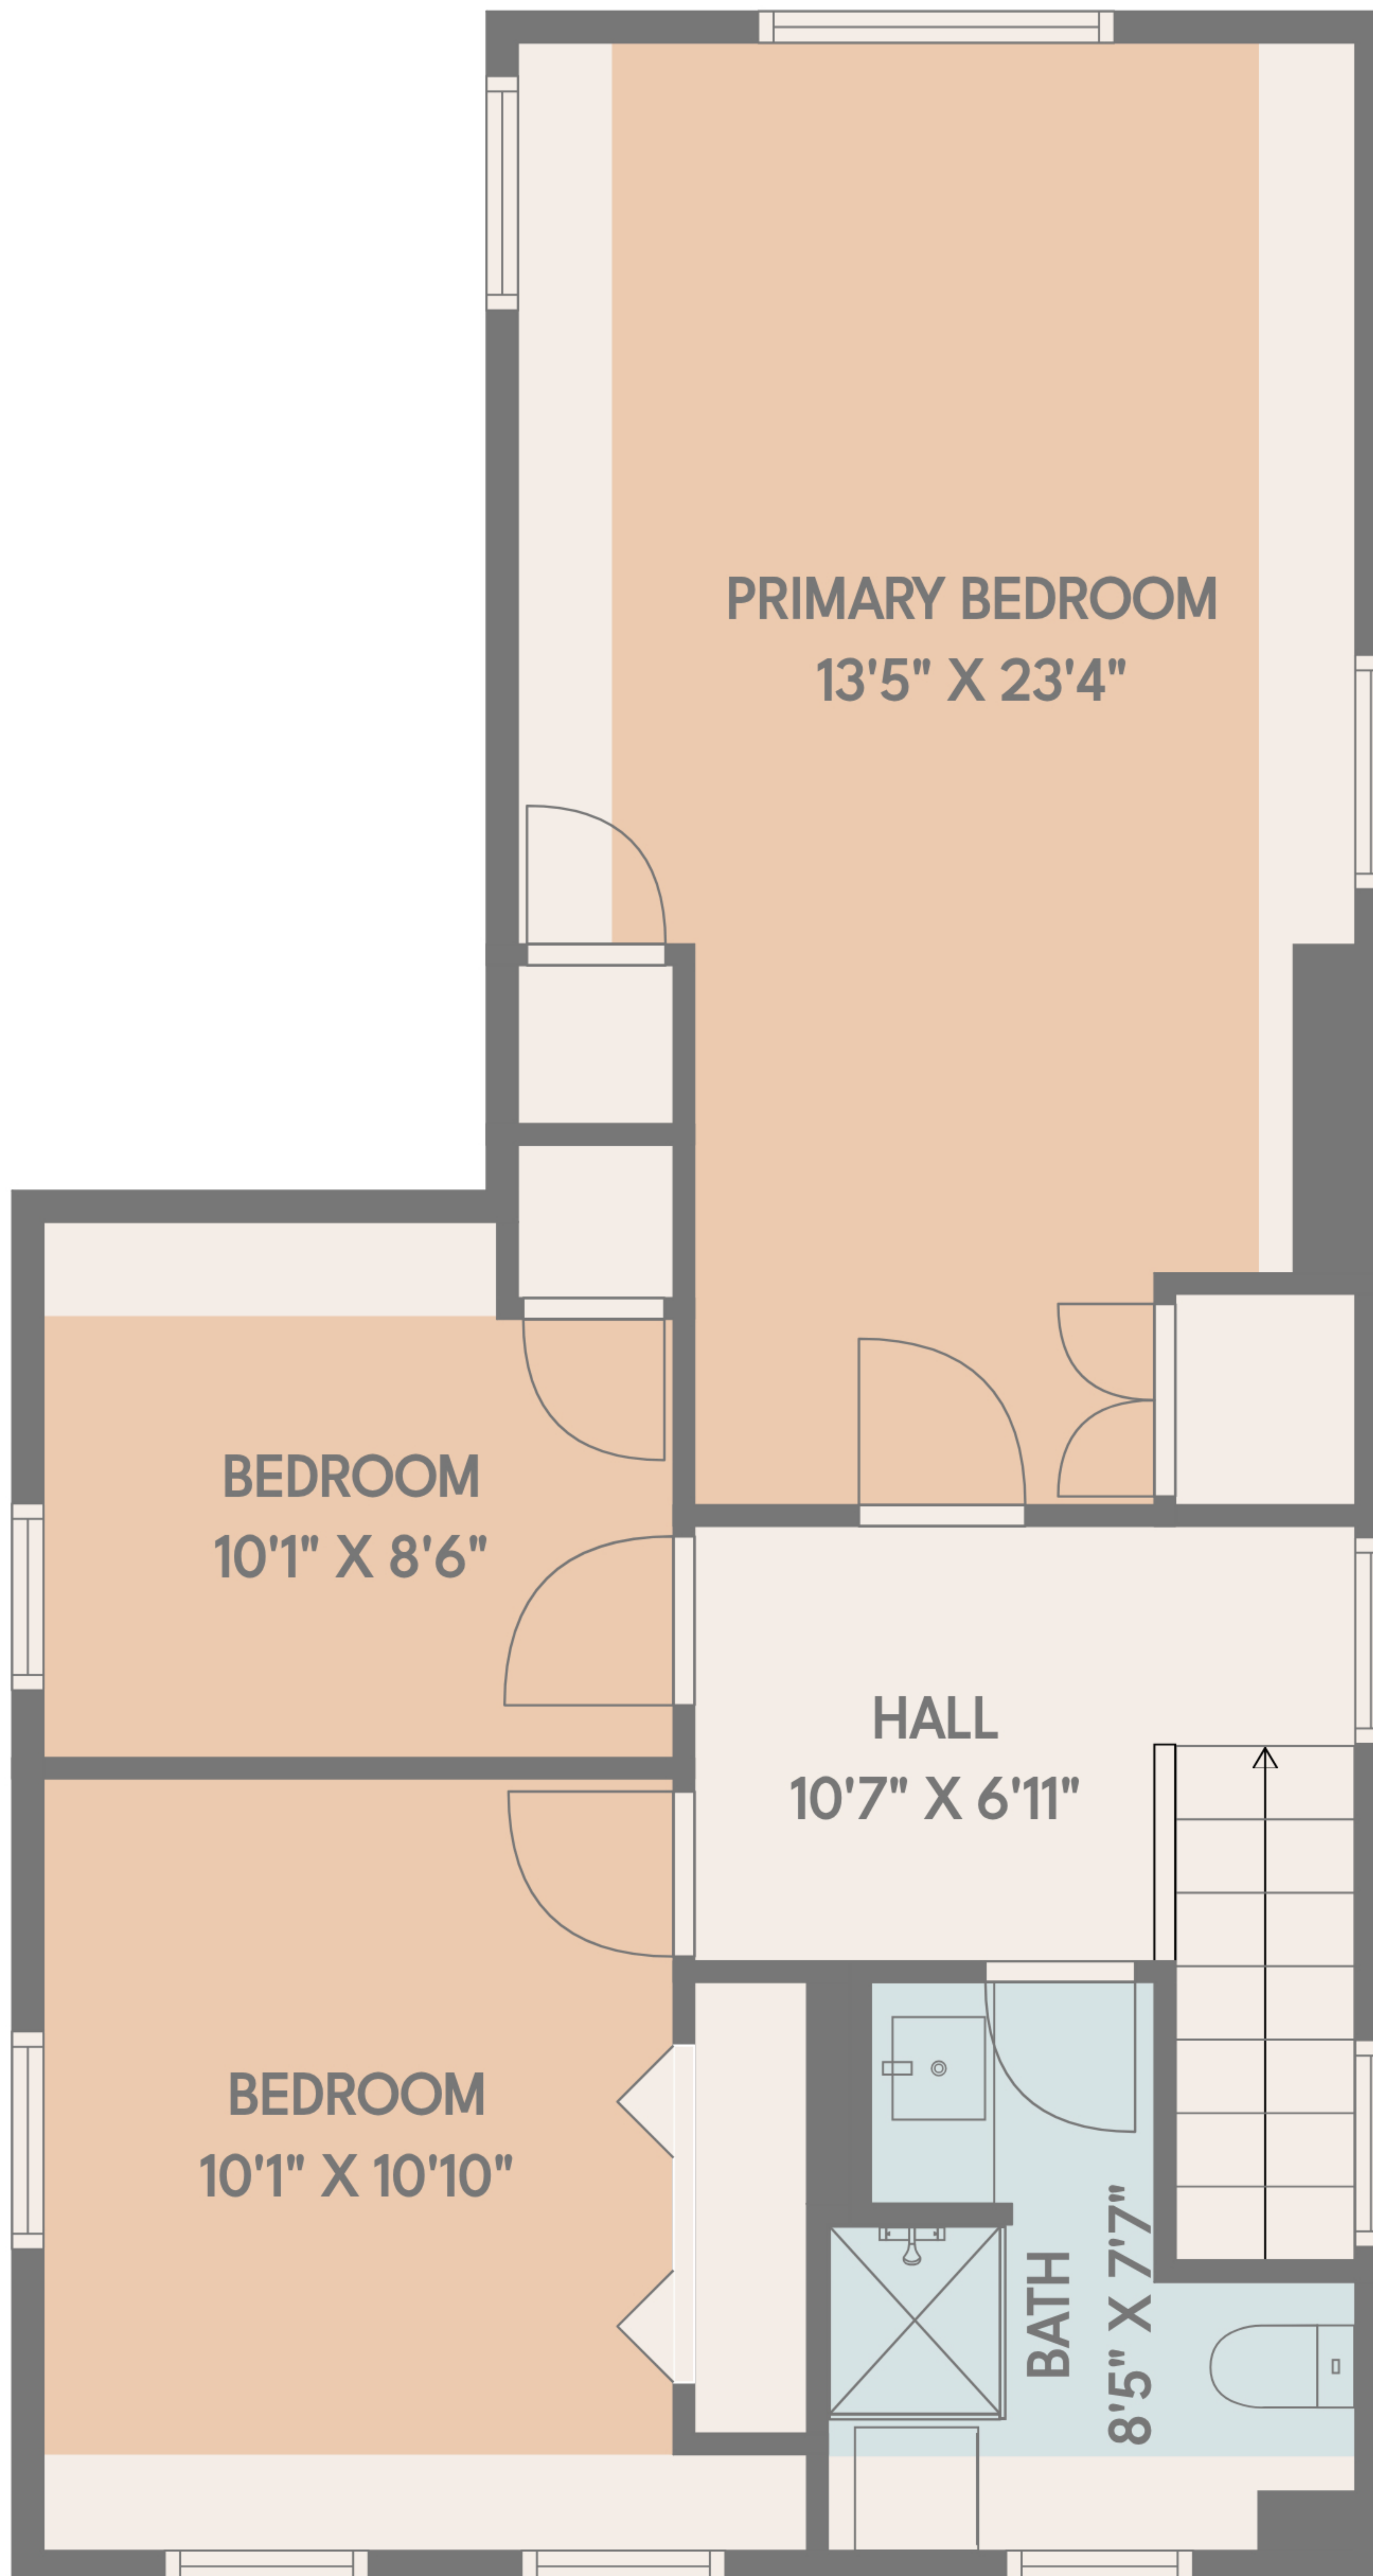

1ST FLOOR

2ND FLOOR

TOTAL: 2020 SQ. FT.
1ST FLOOR: 1418 SQ. FT., 2ND FLOOR: 602 SQ. FT.
EXCLUDED AREAS: PORCH: 154 SQ. FT.,
LOW CEILING: 95 SQ. FT., WALLS: 156 SQ. FT.

MEASUREMENTS DEEMED HIGHLY RELIABLE BUT NOT GUARANTEED

TOTAL: 2020 SQ. FT.
1ST FLOOR: 1418 SQ. FT., 2ND FLOOR: 602 SQ. FT.
EXCLUDED AREAS: PORCH: 154 SQ. FT.,
LOW CEILING: 95 SQ. FT., WALLS: 156 SQ. FT.

MEASUREMENTS DEEMED HIGHLY RELIABLE BUT NOT GUARANTEED