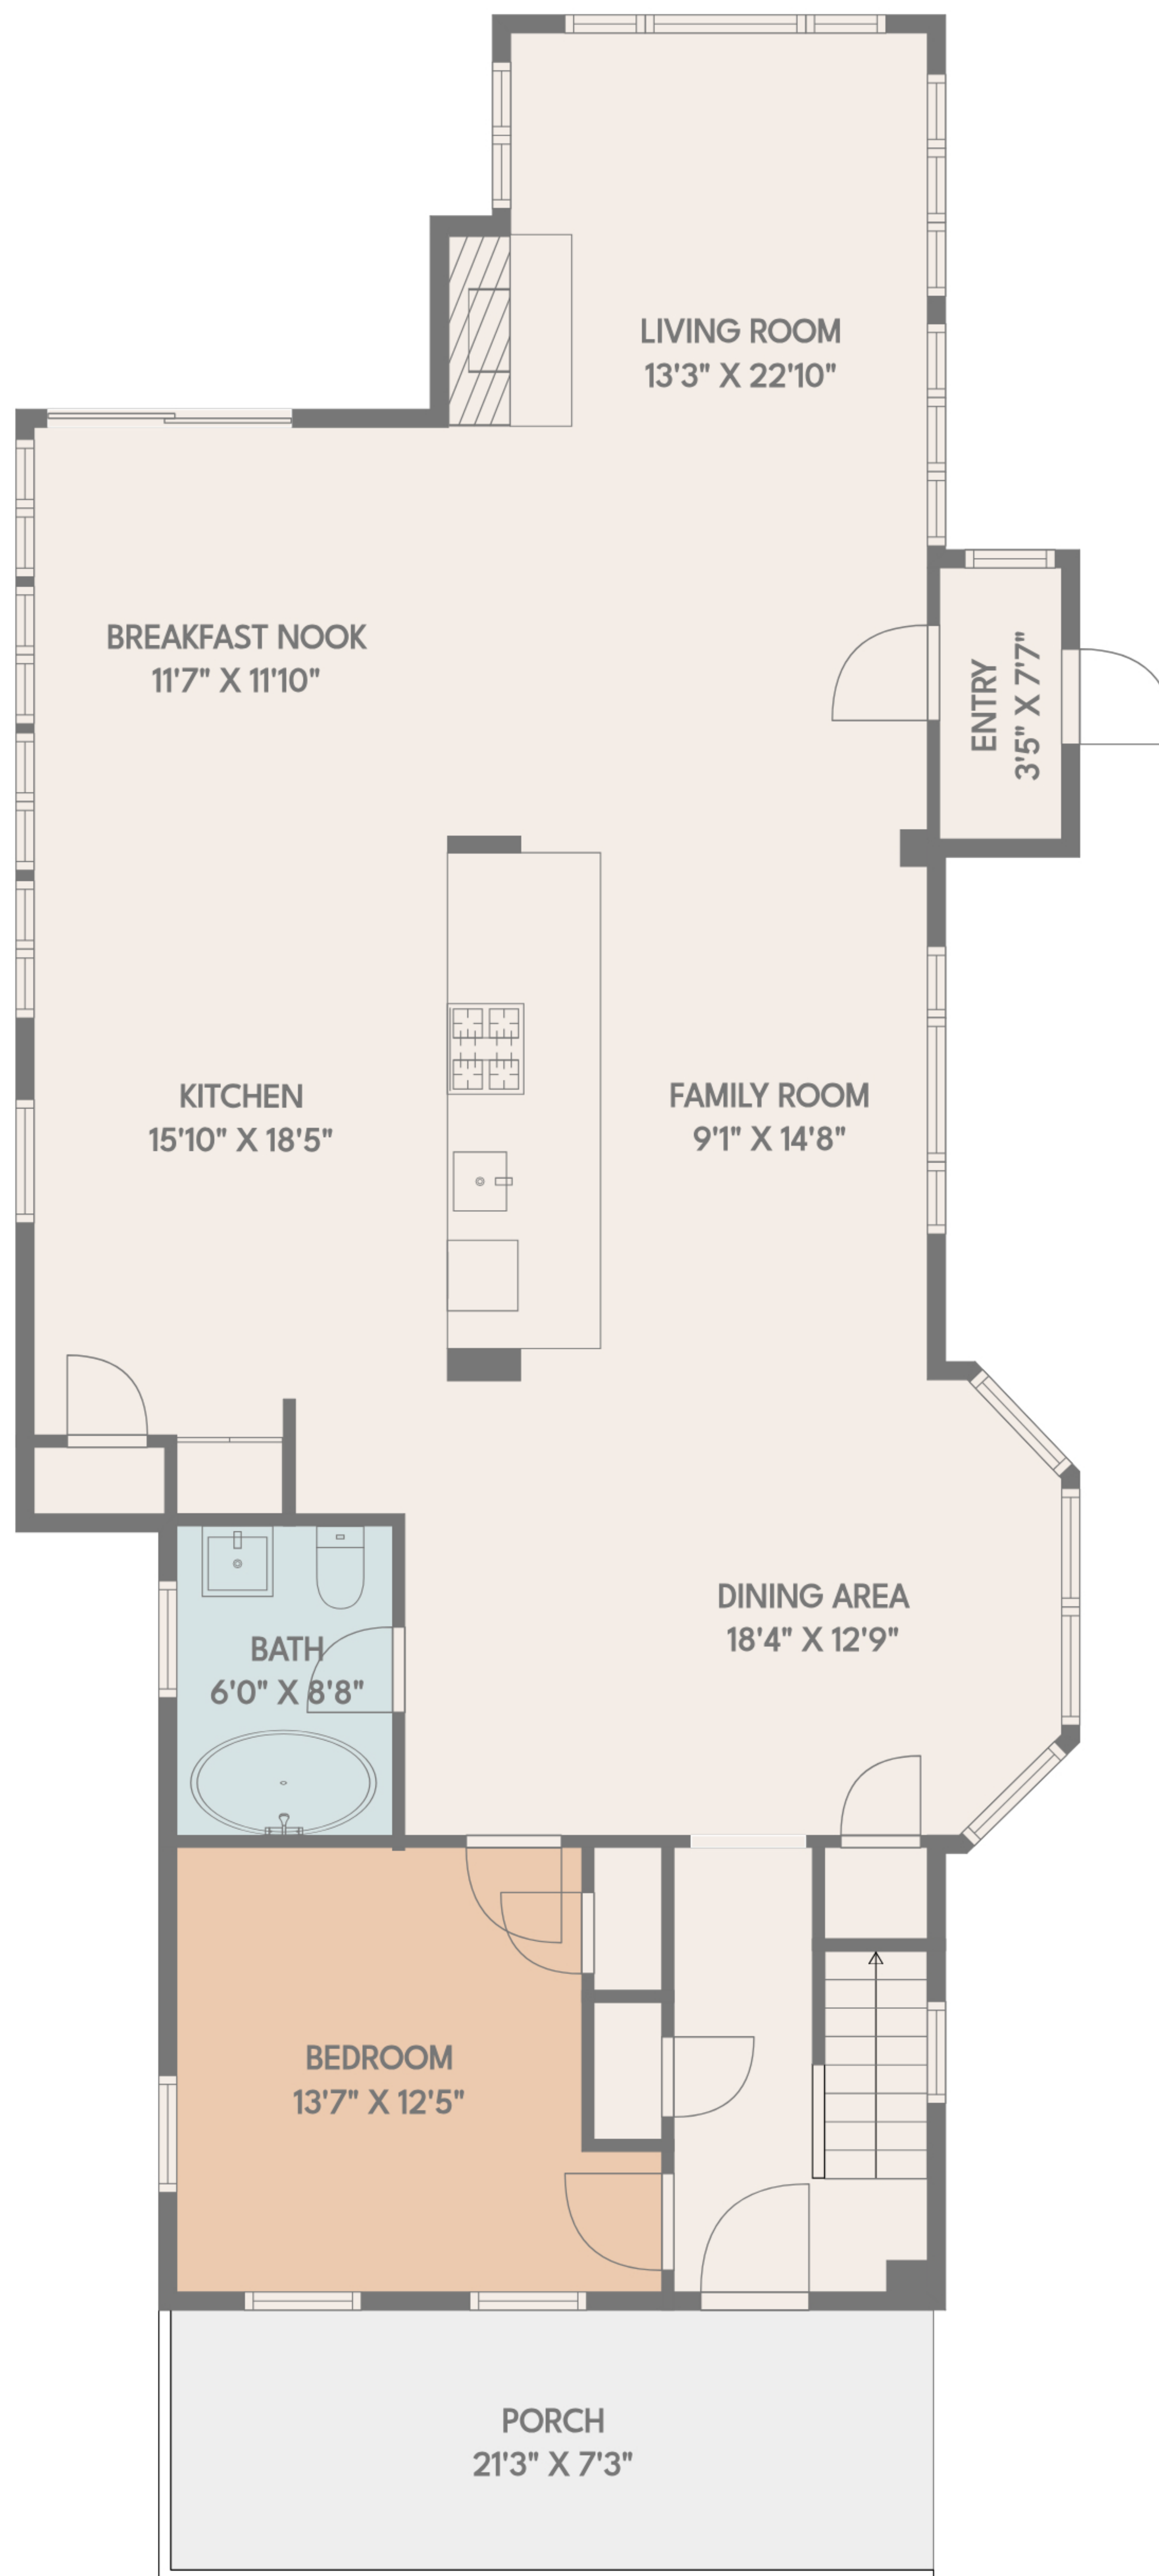

1ST FLOOR

2ND FLOOR

TOTAL: 2020 SQ. FT.
1ST FLOOR: 1418 SQ. FT., 2ND FLOOR: 602 SQ. FT.
EXCLUDED AREAS: PORCH: 154 SQ. FT.,
LOW CEILING: 95 SQ. FT., WALLS: 156 SQ. FT.

MEASUREMENTS DEEMED HIGHLY RELIABLE BUT NOT GUARANTEED

TOTAL: 2020 SQ. FT.
1ST FLOOR: 1418 SQ. FT., 2ND FLOOR: 602 SQ. FT.
EXCLUDED AREAS: PORCH: 154 SQ. FT.,
LOW CEILING: 95 SQ. FT., WALLS: 156 SQ. FT.

MEASUREMENTS DEEMED HIGHLY RELIABLE BUT NOT GUARANTEED