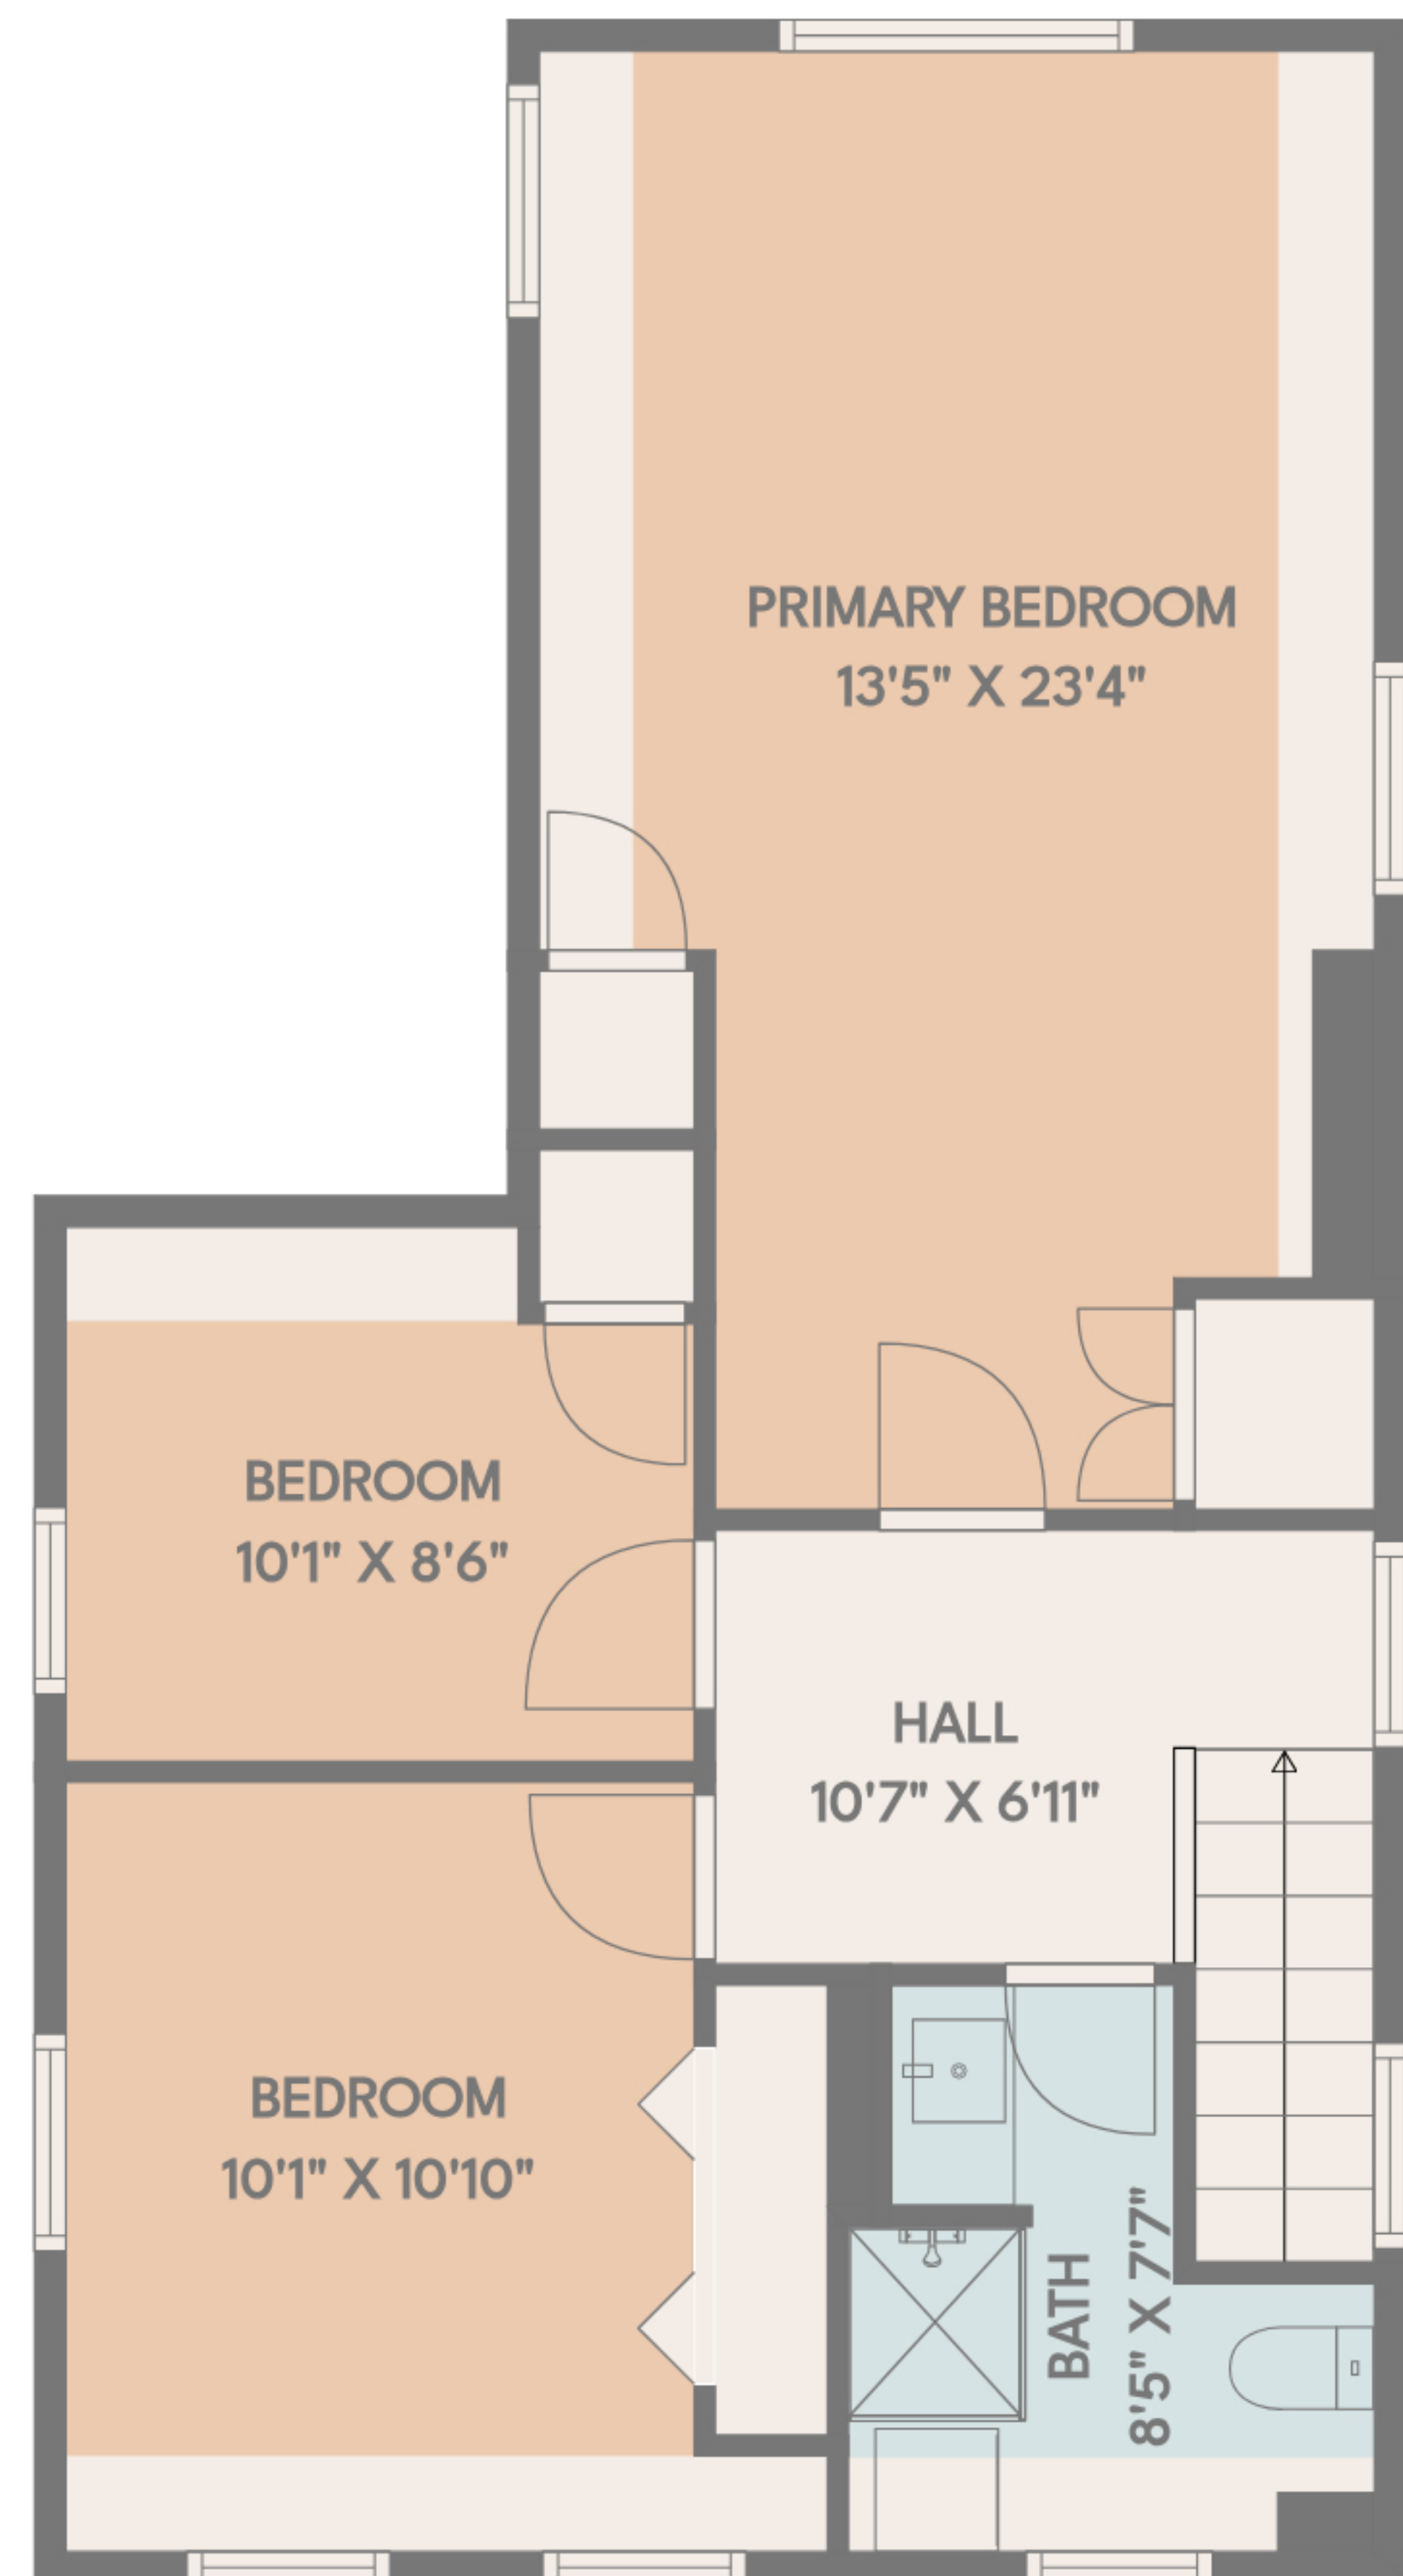

1ST FLOOR

2ND FLOOR

TOTAL: 2020 SQ. FT.
1ST FLOOR: 1418 SQ. FT., 2ND FLOOR: 602 SQ. FT.
EXCLUDED AREAS: PORCH: 154 SQ. FT.,
LOW CEILING: 95 SQ. FT., WALLS: 156 SQ. FT.

MEASUREMENTS DEEMED HIGHLY RELIABLE BUT NOT GUARANTEED

TOTAL: 2020 SQ. FT.
1ST FLOOR: 1418 SQ. FT., 2ND FLOOR: 602 SQ. FT.
EXCLUDED AREAS: PORCH: 154 SQ. FT.,
LOW CEILING: 95 SQ. FT., WALLS: 156 SQ. FT.

MEASUREMENTS DEEMED HIGHLY RELIABLE BUT NOT GUARANTEED