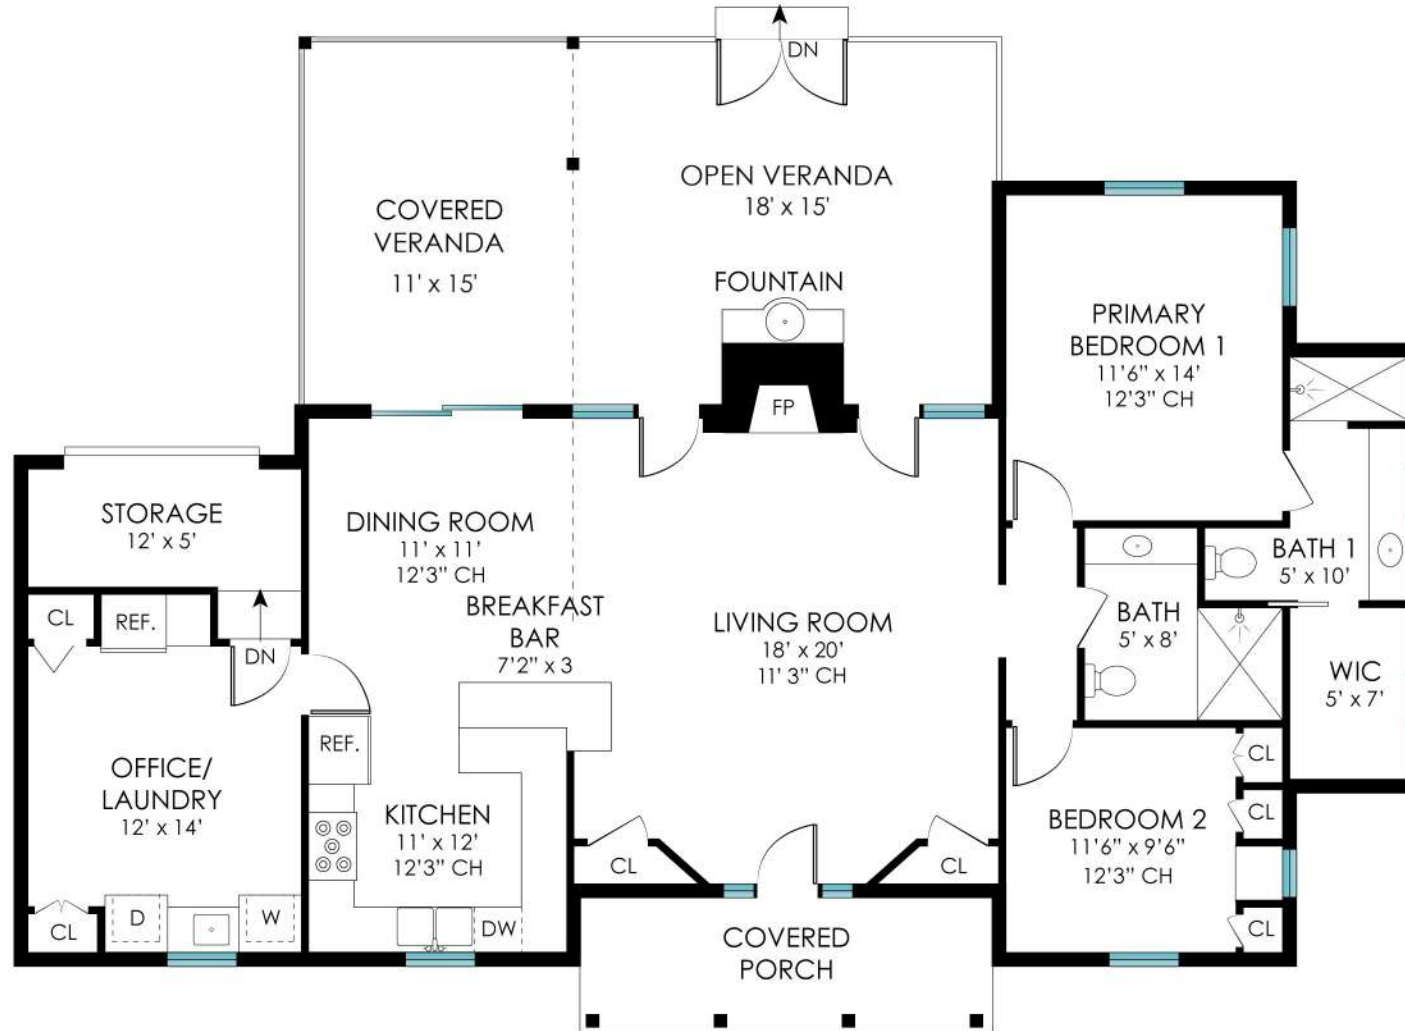

63 ST ANDREWS CIRCLE
SOUTHAMPTON, NY

1ST FLOOR - 1315 SF
STORAGE - 68 SF

**63 ST ANDREWS CIRCLE
SOUTHAMPTON, NY**

SITE PLAN