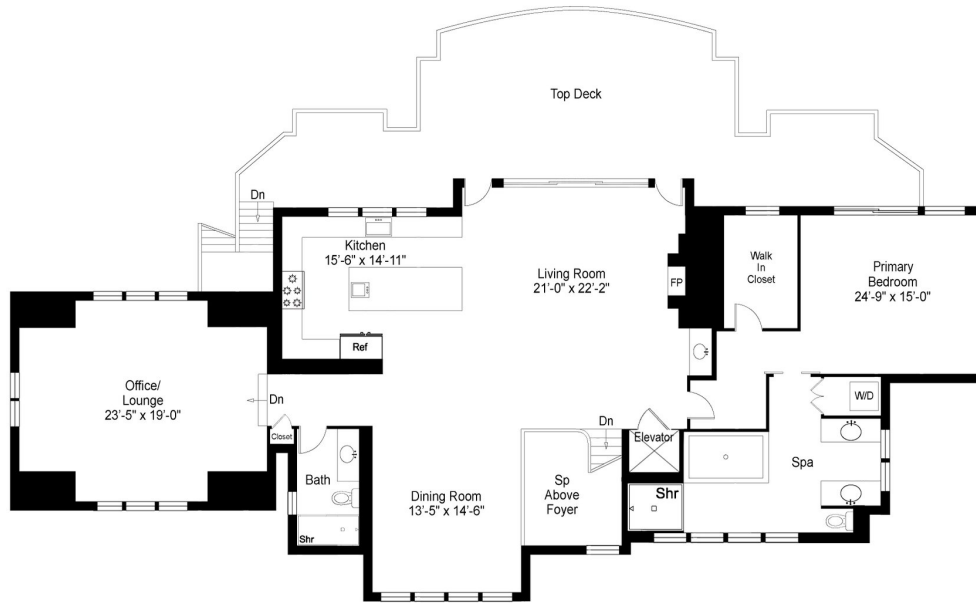

corcoran

SECOND FLOOR

BASEMENT/LOWER LEVEL

FIRST FLOOR

First Floor	2656 Sq.Ft.
Second Floor	2381 Sq.Ft.
Basement	1845 Sq.Ft.
Total	6882 Sq.Ft.

Floor plan, furniture, and fixture measurements and dimensions are approximate and are for illustrative purposes only. The representative gives no guarantee, warranty or representation as to the accuracy and completeness of the floor plan.

8 South Ferncroft, Montauk 11954