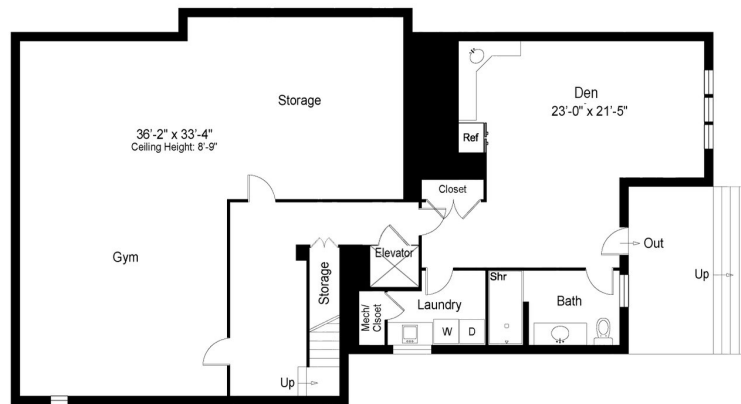

corcoran

SECOND FLOOR

BASEMENT/LOWER LEVEL

FIRST FLOOR

First Floor	2656 Sq.Ft.
Second Floor	2381 Sq.Ft.
Basement	1845 Sq.Ft.
Total	6882 Sq.Ft.

Floor plan, furniture, and fixture measurements and dimensions are approximate and are for illustrative purposes only. The representative gives no guarantee, warranty or representation as to the accuracy and completeness of the floor plan.