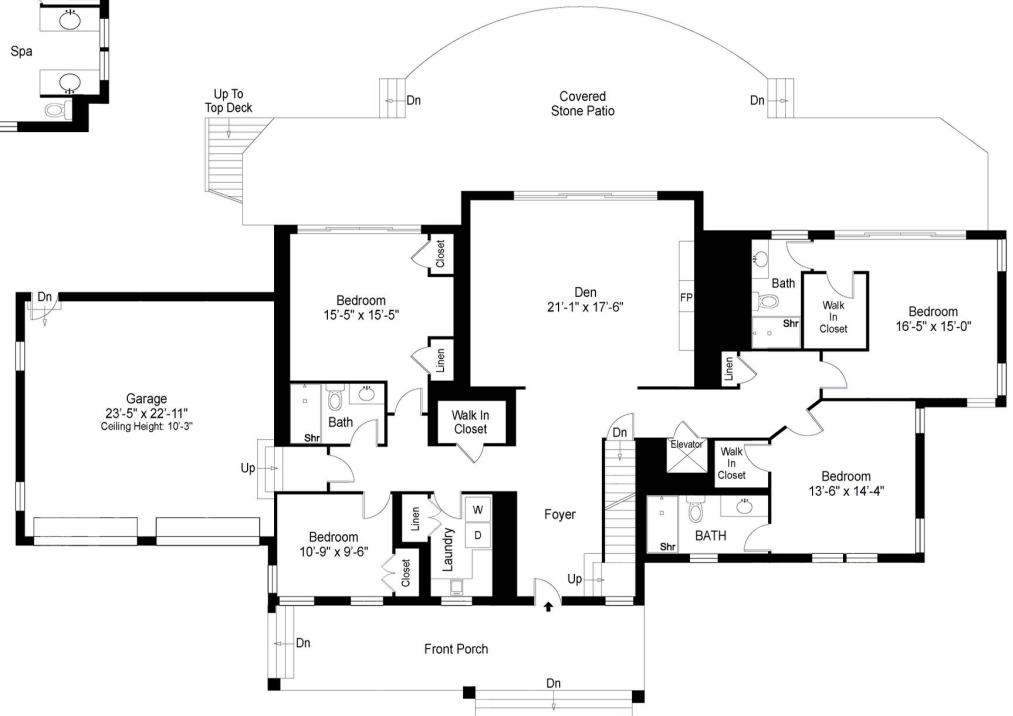

corcoran

SECOND FLOOR

BASEMENT/LOWER LEVEL

FIRST FLOOR

First Floor	2656 Sq.Ft.
Second Floor	2381 Sq.Ft.
Basement	1845 Sq.Ft.
Total	6882 Sq.Ft.

Floor plan, furniture, and fixture measurements and dimensions are approximate and are for illustrative purposes only. The representative gives no guarantee, warranty or representation as to the accuracy and completeness of the floor plan.

8 South Ferncroft, Montauk 11954