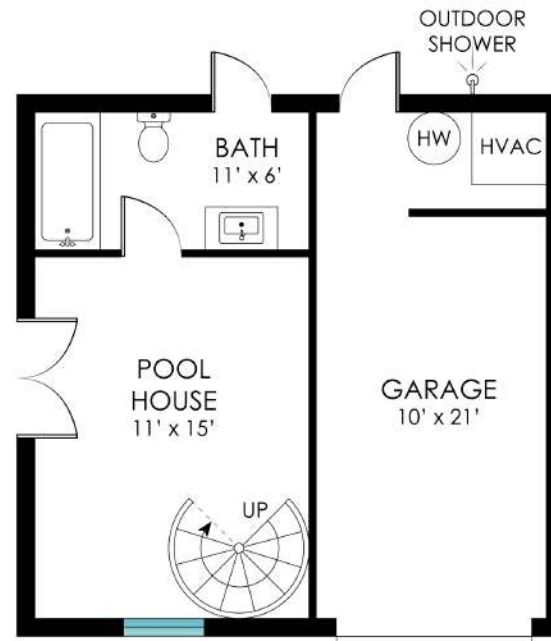

26 SUFFOLK STREET  
SAG HARBOR, NY

*corcoran*

1ST FLOOR - 1,850 SF  
SCREENED PORCH - 216 SF

26 SUFFOLK STREET  
SAG HARBOR, NY

*corcoran*

2ND FLOOR - 1,220 SF

26 SUFFOLK STREET  
SAG HARBOR, NY

*corcoran*

LOWER LEVEL - 1,400 SF FINISHED, 430 SF UNFINISHED

Plans shown are for presentation purposes only and are not part of any legal document or title. They are subject to errors, omissions, inaccuracies and should not be used as a sole and accurate reference. Interested parties should make their own inquiries using independent sources.

26 SUFFOLK STREET  
SAG HARBOR, NY

*corcoran*

GROUND FLOOR

FIRST FLOOR

POOL HOUSE  
1ST FLOOR - 242 SF  
GARAGE - 220 SF  
2ND FLOOR - 330 SF

26 SUFFOLK STREET  
SAG HARBOR, NY

*corcoran*

**SITE PLAN**