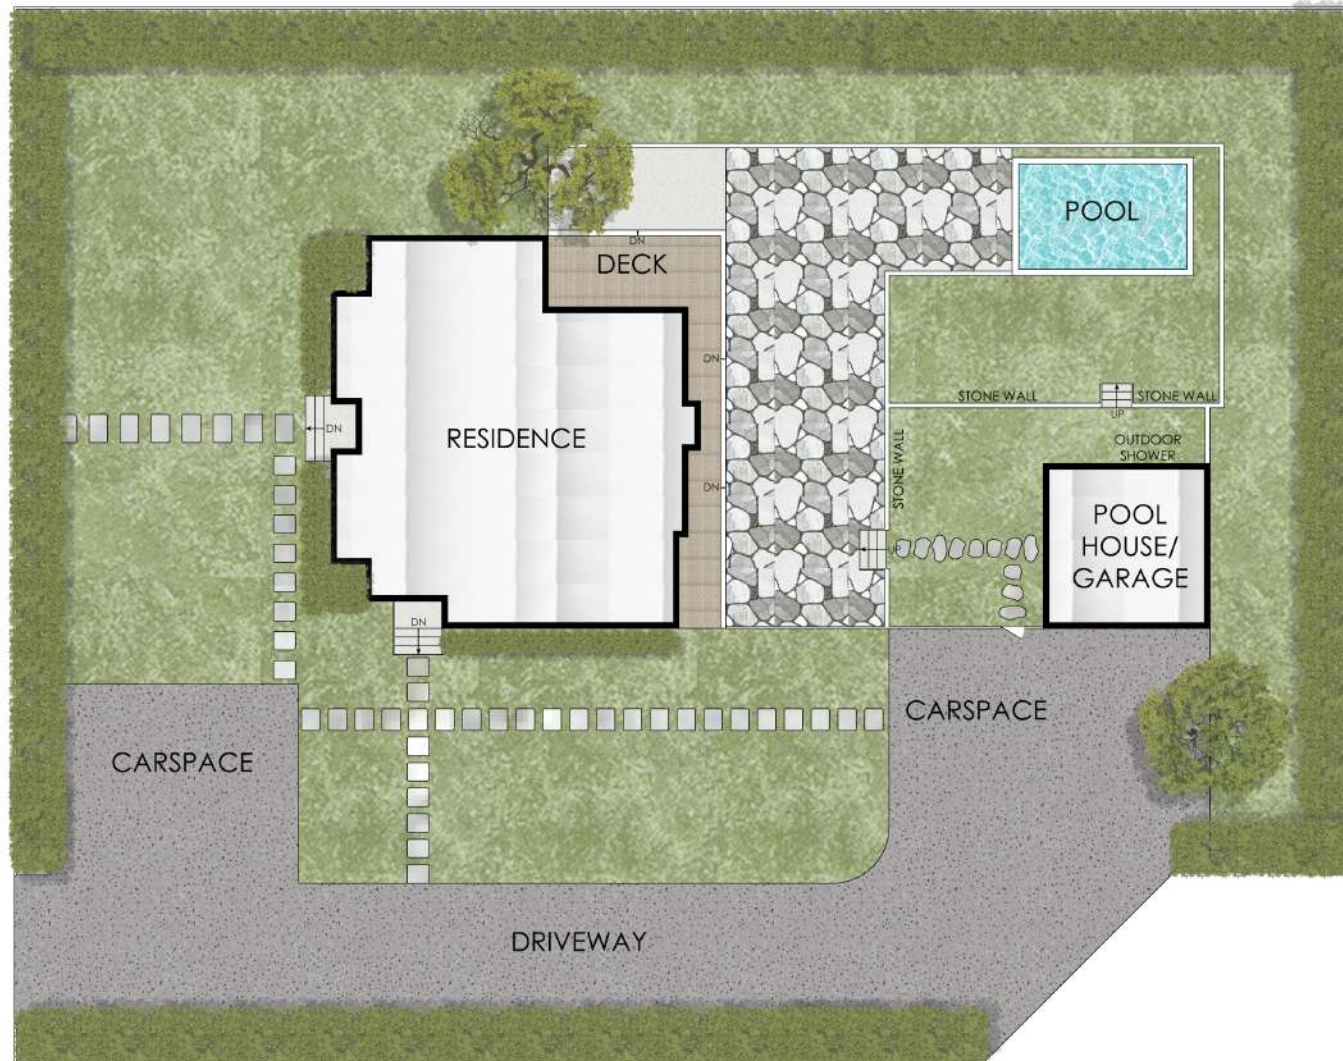

26 SUFFOLK STREET  
SAG HARBOR, NY

*corcoran*

1ST FLOOR - 1,850 SF  
SCREENED PORCH - 216 SF

26 SUFFOLK STREET  
SAG HARBOR, NY

*corcoran*

2ND FLOOR - 1,220 SF

26 SUFFOLK STREET  
SAG HARBOR, NY

*corcoran*

LOWER LEVEL - 1,400 SF FINISHED, 430 SF UNFINISHED

Plans shown are for presentation purposes only and are not part of any legal document or title. They are subject to errors, omissions, inaccuracies and should not be used as a sole and accurate reference. Interested parties should make their own inquiries using independent sources.

26 SUFFOLK STREET  
SAG HARBOR, NY

*corcoran*

GROUND FLOOR

FIRST FLOOR

POOL HOUSE  
1ST FLOOR - 242 SF  
GARAGE - 220 SF  
2ND FLOOR - 330 SF

26 SUFFOLK STREET  
SAG HARBOR, NY

*corcoran*

**SITE PLAN**

Plans shown are for presentation purposes only and are not part of any legal document or title. They are subject to errors, omissions, inaccuracies and should not be used as a sole and accurate reference. Interested parties should make their own inquiries using independent sources.