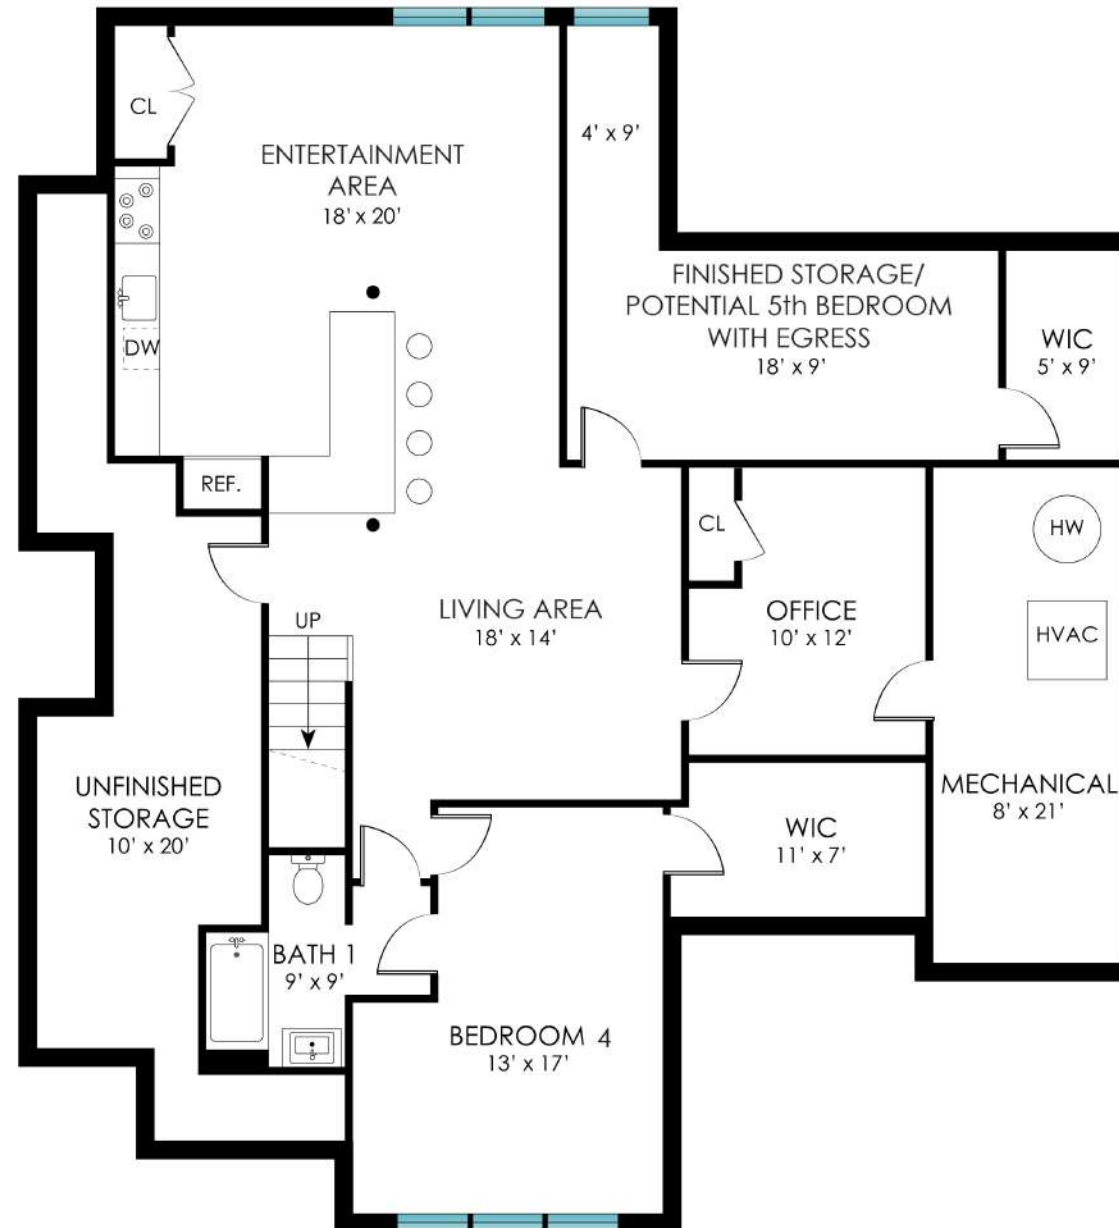

26 SUFFOLK STREET  
SAG HARBOR, NY

*corcoran*

1ST FLOOR - 1,850 SF  
SCREENED PORCH - 216 SF

26 SUFFOLK STREET  
SAG HARBOR, NY

*corcoran*

2ND FLOOR - 1,220 SF

26 SUFFOLK STREET  
SAG HARBOR, NY

*corcoran*

LOWER LEVEL - 1,400 SF FINISHED, 430 SF UNFINISHED

Plans shown are for presentation purposes only and are not part of any legal document or title. They are subject to errors, omissions, inaccuracies and should not be used as a sole and accurate reference. Interested parties should make their own inquiries using independent sources.

26 SUFFOLK STREET  
SAG HARBOR, NY

*corcoran*

GROUND FLOOR

FIRST FLOOR

POOL HOUSE  
1ST FLOOR - 242 SF  
GARAGE - 220 SF  
2ND FLOOR - 330 SF

26 SUFFOLK STREET  
SAG HARBOR, NY

*corcoran*

**SITE PLAN**