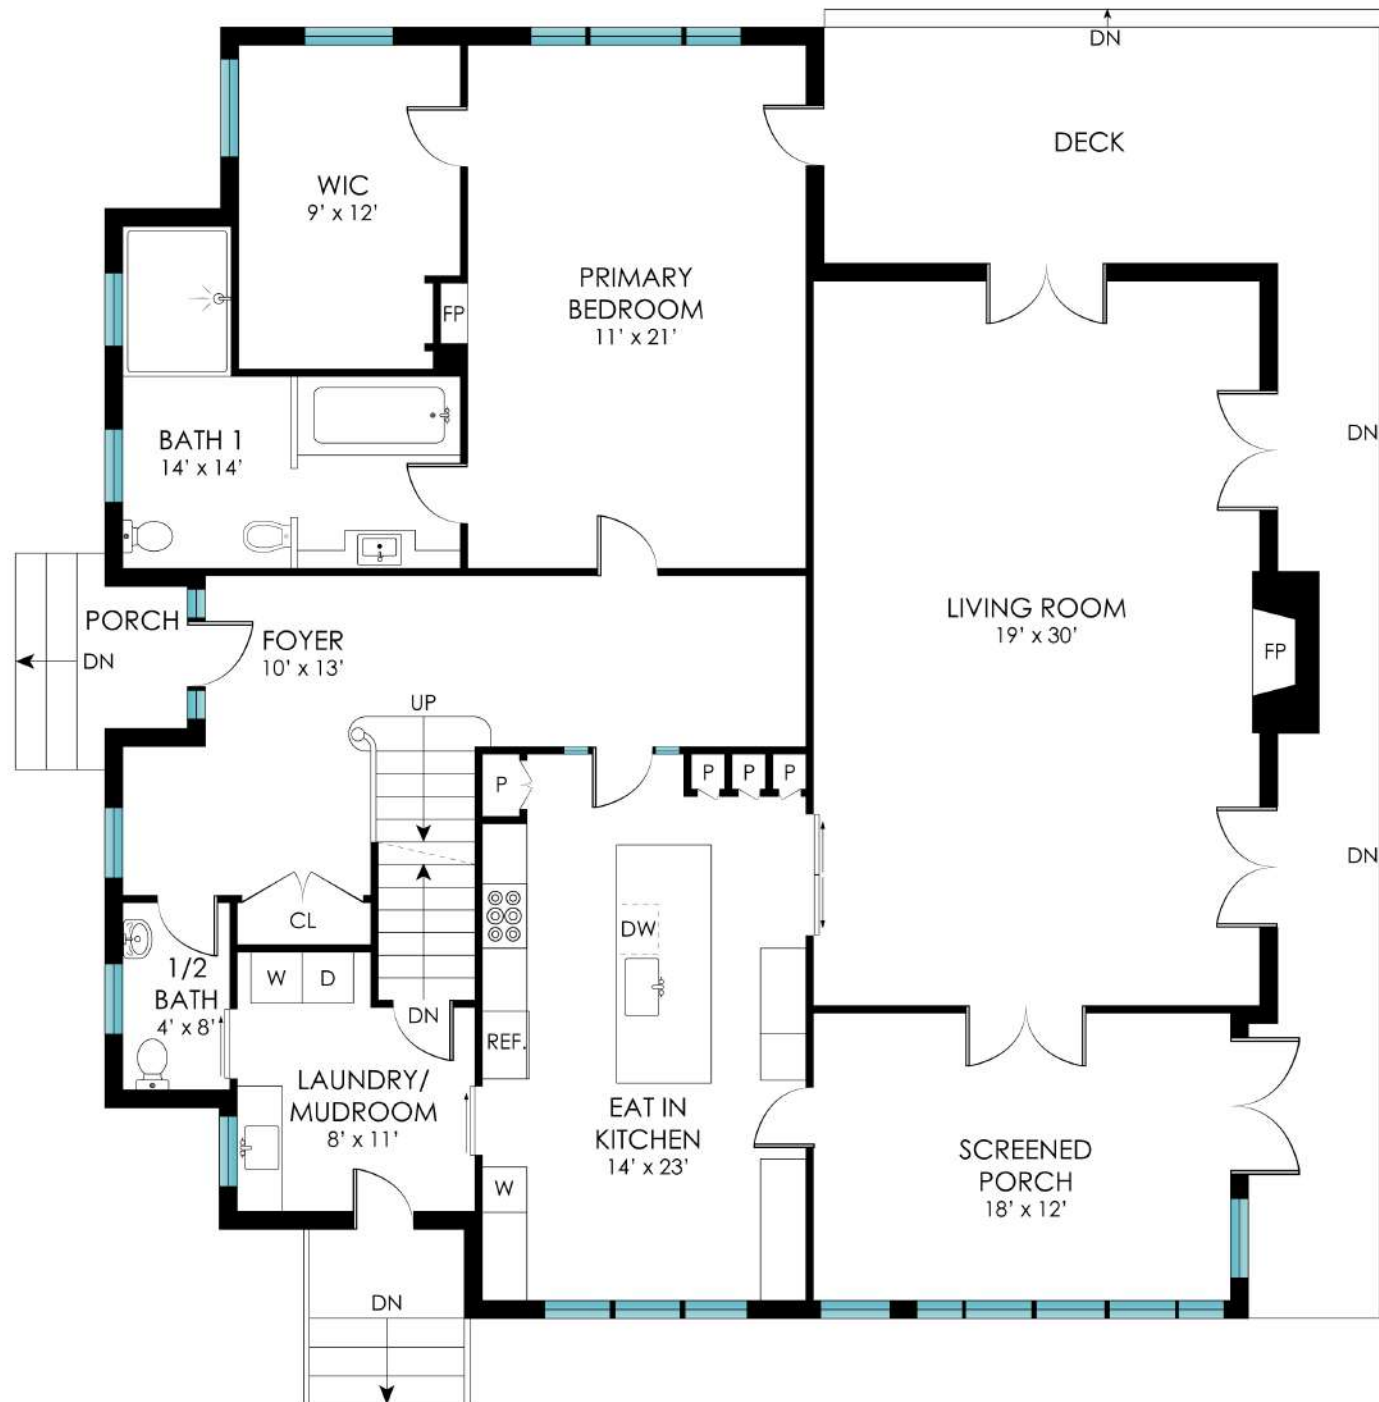

26 SUFFOLK STREET  
SAG HARBOR, NY

*corcoran*

1ST FLOOR - 1,850 SF  
SCREENED PORCH - 216 SF

26 SUFFOLK STREET  
SAG HARBOR, NY

*corcoran*

2ND FLOOR - 1,220 SF

26 SUFFOLK STREET  
SAG HARBOR, NY

*corcoran*

LOWER LEVEL - 1,400 SF FINISHED, 430 SF UNFINISHED

Plans shown are for presentation purposes only and are not part of any legal document or title. They are subject to errors, omissions, inaccuracies and should not be used as a sole and accurate reference. Interested parties should make their own inquiries using independent sources.

26 SUFFOLK STREET  
SAG HARBOR, NY

*corcoran*

GROUND FLOOR

FIRST FLOOR

POOL HOUSE  
1ST FLOOR - 242 SF  
GARAGE - 220 SF  
2ND FLOOR - 330 SF

26 SUFFOLK STREET  
SAG HARBOR, NY

*corcoran*

**SITE PLAN**