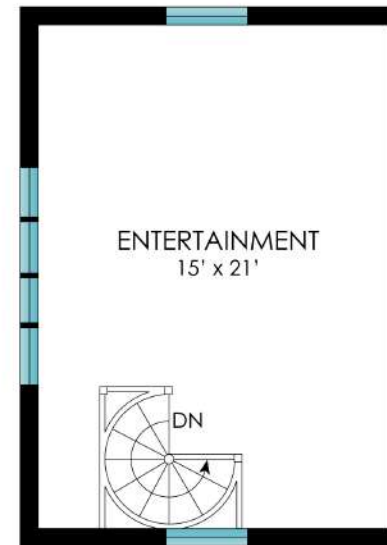

26 SUFFOLK STREET  
SAG HARBOR, NY

*corcoran*

1ST FLOOR - 1,850 SF  
SCREENED PORCH - 216 SF

26 SUFFOLK STREET  
SAG HARBOR, NY

*corcoran*

2ND FLOOR - 1,220 SF

26 SUFFOLK STREET  
SAG HARBOR, NY

*corcoran*

LOWER LEVEL - 1,400 SF FINISHED, 430 SF UNFINISHED

Plans shown are for presentation purposes only and are not part of any legal document or title. They are subject to errors, omissions, inaccuracies and should not be used as a sole and accurate reference. Interested parties should make their own inquiries using independent sources.

26 SUFFOLK STREET  
SAG HARBOR, NY

*corcoran*

GROUND FLOOR

FIRST FLOOR

POOL HOUSE  
1ST FLOOR - 242 SF  
GARAGE - 220 SF  
2ND FLOOR - 330 SF

26 SUFFOLK STREET  
SAG HARBOR, NY

*corcoran*

**SITE PLAN**