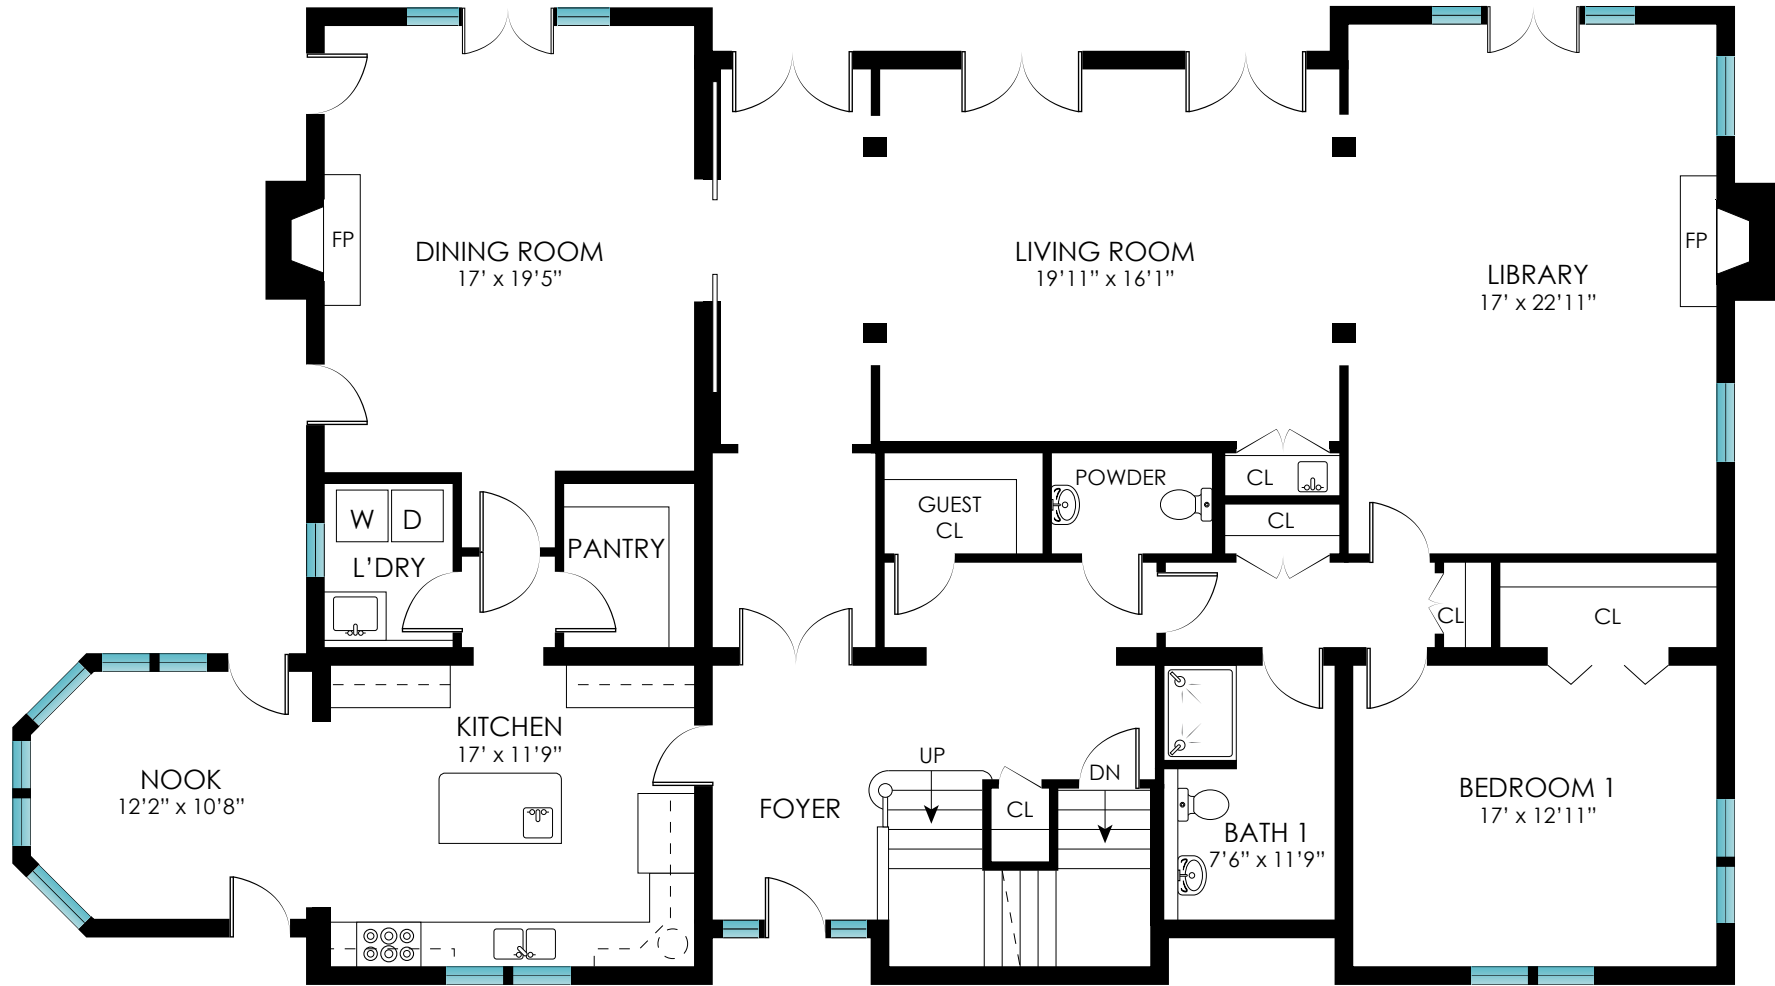

**14 FOURTEEN HILLS COURT
SAG HARBOR, NY**

1ST FLOOR - 2551 SF

**14 FOURTEEN HILLS COURT
SAG HARBOR, NY**

2ND FLOOR - 2530 SF

14 FOURTEEN HILLS COURT
SAG HARBOR, NY

LOWER LEVEL - 1905 SF
GARAGE - 635 SF