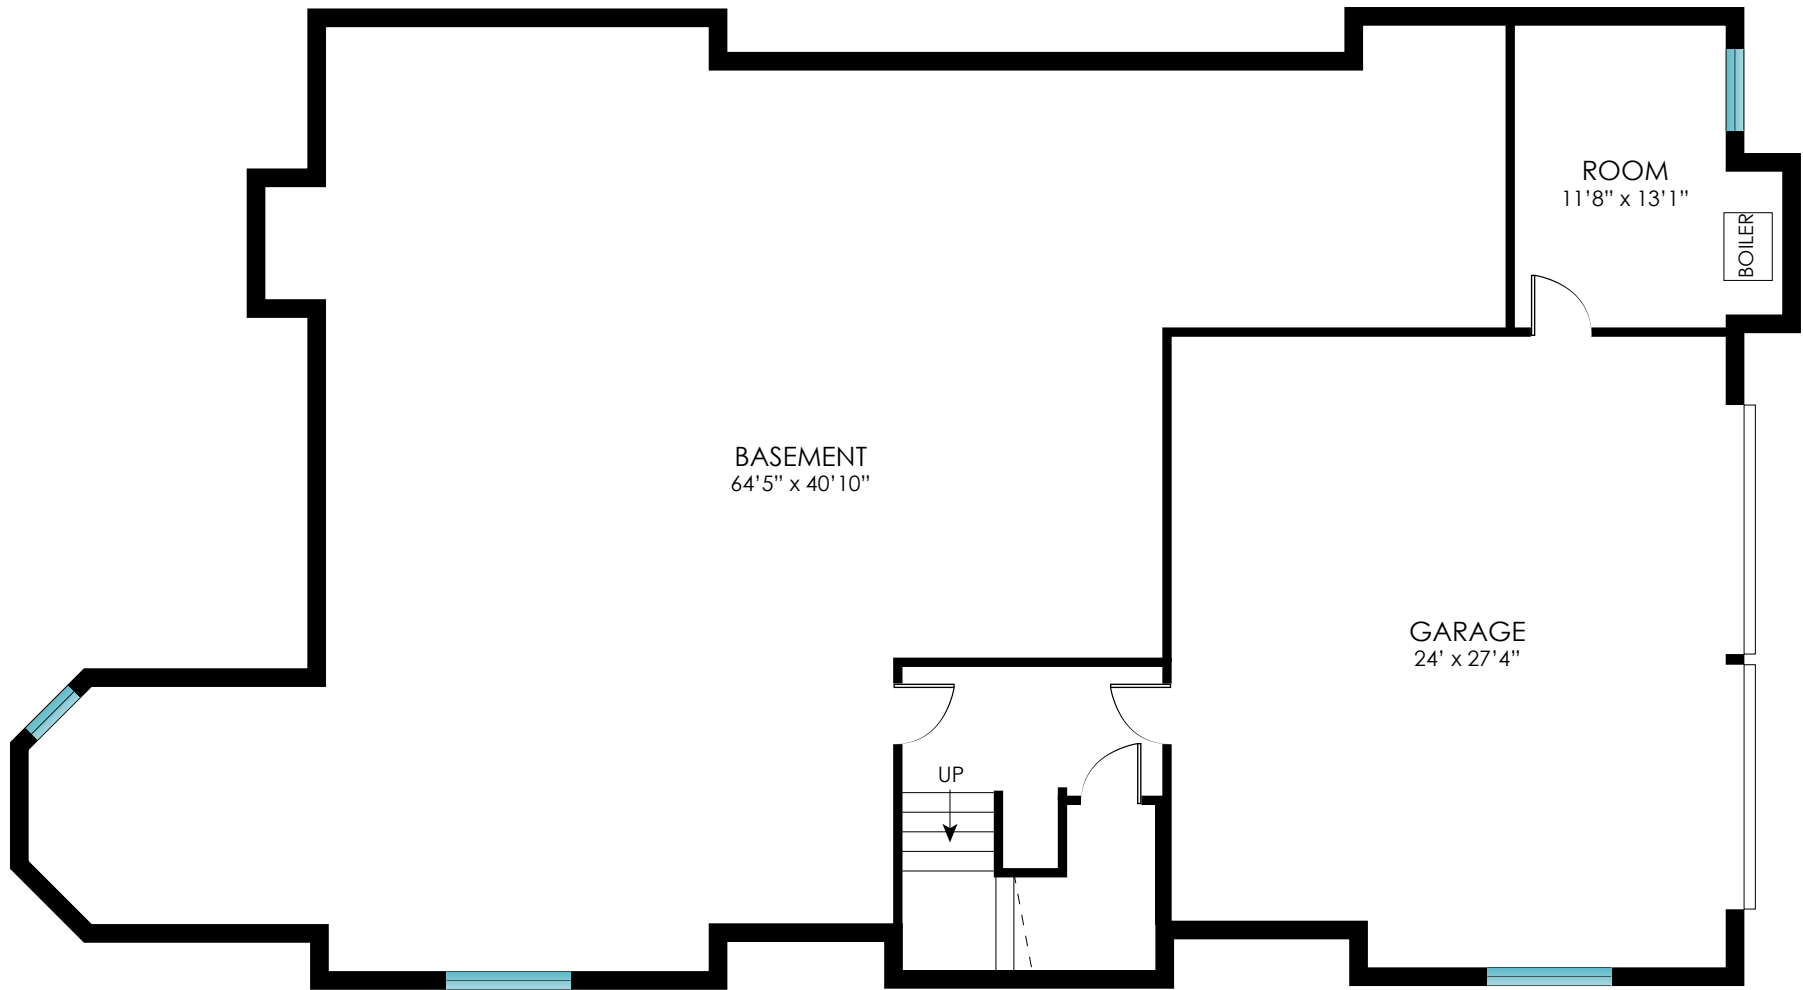

**14 FOURTEEN HILLS COURT
SAG HARBOR, NY**

1ST FLOOR - 2551 SF

**14 FOURTEEN HILLS COURT
SAG HARBOR, NY**

2ND FLOOR - 2530 SF

14 FOURTEEN HILLS COURT
SAG HARBOR, NY

LOWER LEVEL - 1905 SF
GARAGE - 635 SF