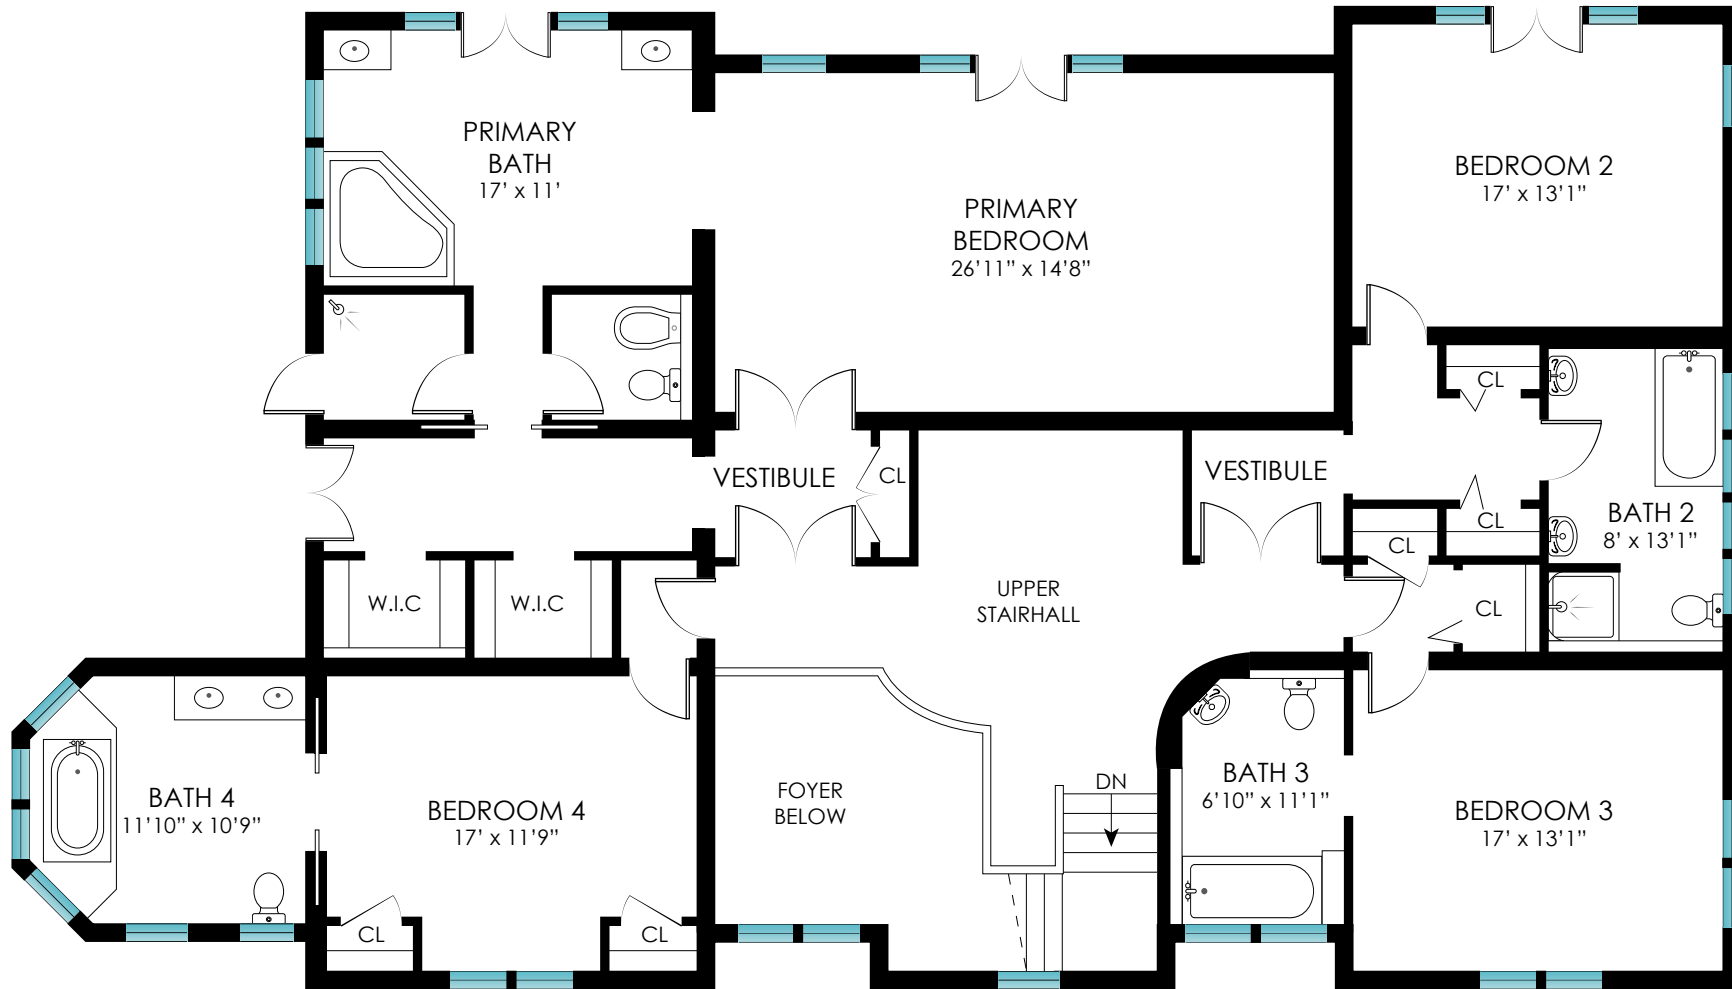

**14 FOURTEEN HILLS COURT
SAG HARBOR, NY**

1ST FLOOR - 2551 SF

**14 FOURTEEN HILLS COURT
SAG HARBOR, NY**

2ND FLOOR - 2530 SF

14 FOURTEEN HILLS COURT
SAG HARBOR, NY

LOWER LEVEL - 1905 SF
GARAGE - 635 SF