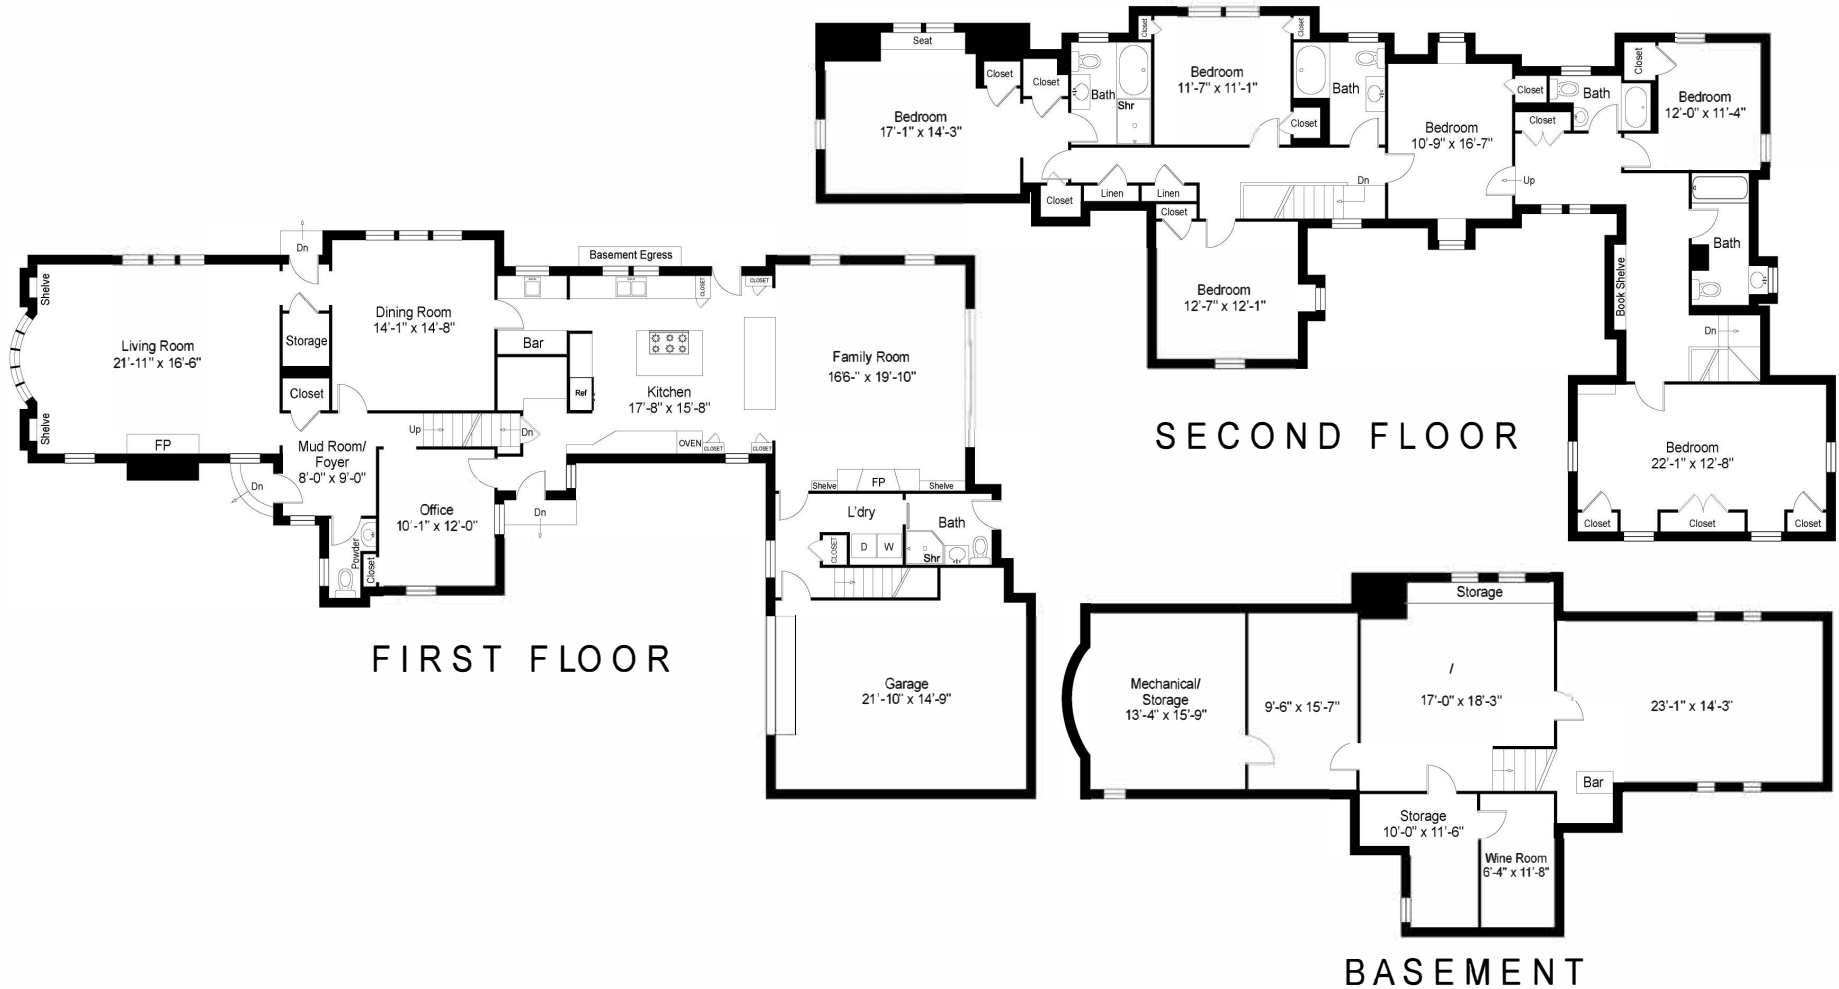

corcoran

Floor plan, furniture, and fixture measurements and dimensions are approximate and are for illustrative purposes only. The representative gives no guarantee, warranty or representation as to the accuracy and completeness of the floor plan.

First Floor	2119 Sq.Ft.
Second Floor	1779 Sq.Ft.
Basement	1189 Sq.Ft.
Total	5087Sq.Ft.

242 Herrick Road, Southampton 11968