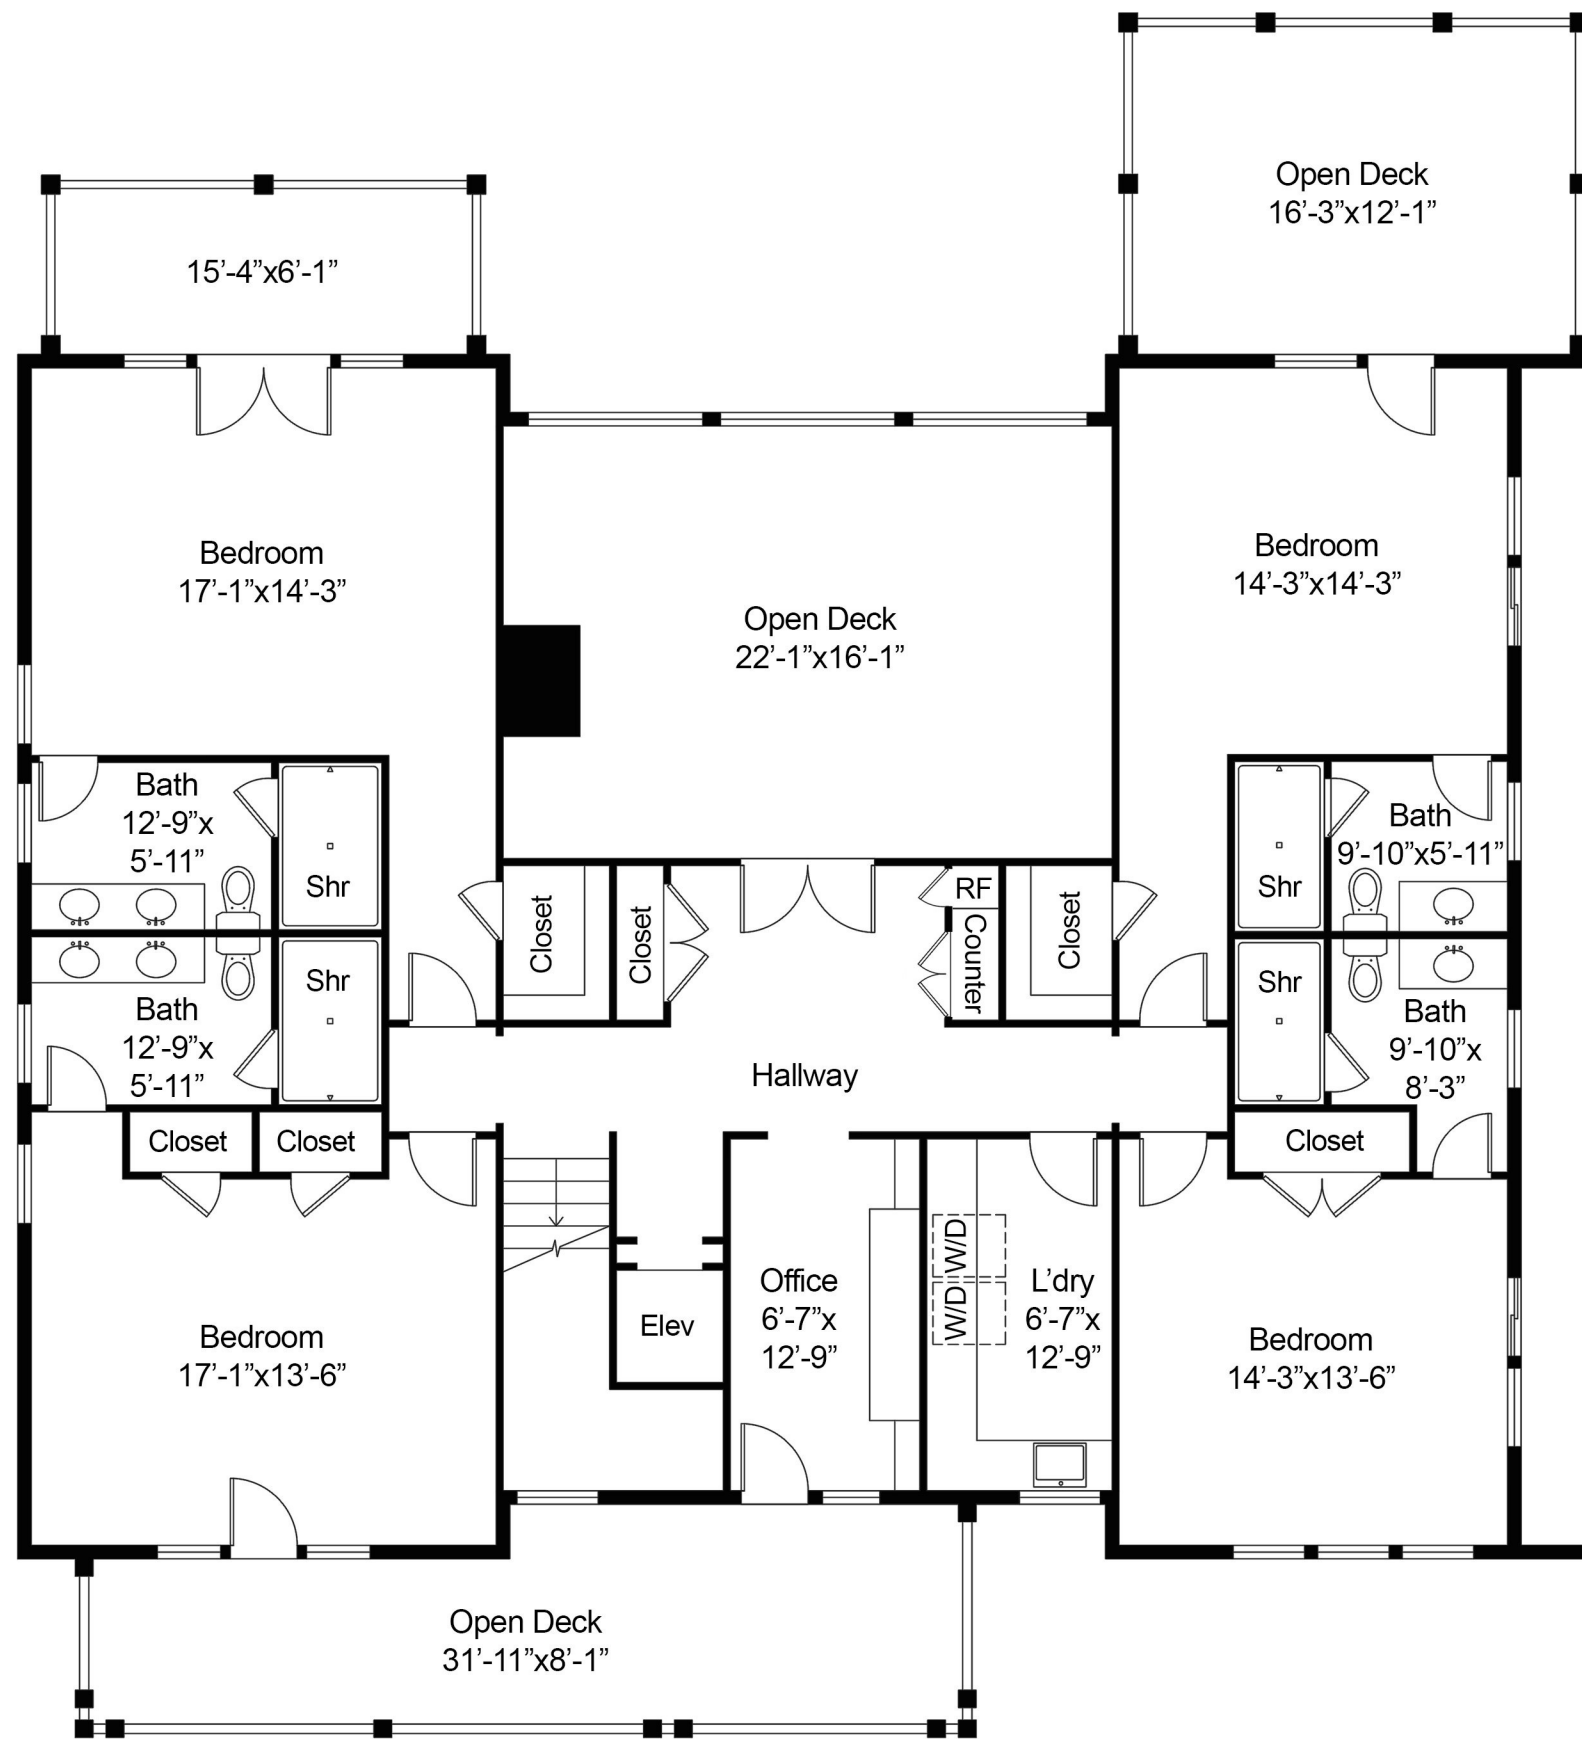

FIRST FLOOR PLAN

Floor plan, furniture, and fixture measurements and dimensions are approximate and are for illustrative purposes only. The representative gives no guarantee, warranty or representation as to the accuracy and completeness of the floor plan.

38 Egypt Ln, East Hampton, NY 11937

SECOND FLOOR PLAN

Floor plan, furniture, and fixture measurements and dimensions are approximate and are for illustrative purposes only. The representative gives no guarantee, warranty or representation as to the accuracy and completeness of the floor plan.

38 Egypt Ln, East Hampton, NY 11937

LOWER LEVEL PLAN

Floor plan, furniture, and fixture measurements and dimensions are approximate and are for illustrative purposes only. The representative gives no guarantee, warranty or representation as to the accuracy and completeness of the floor plan.