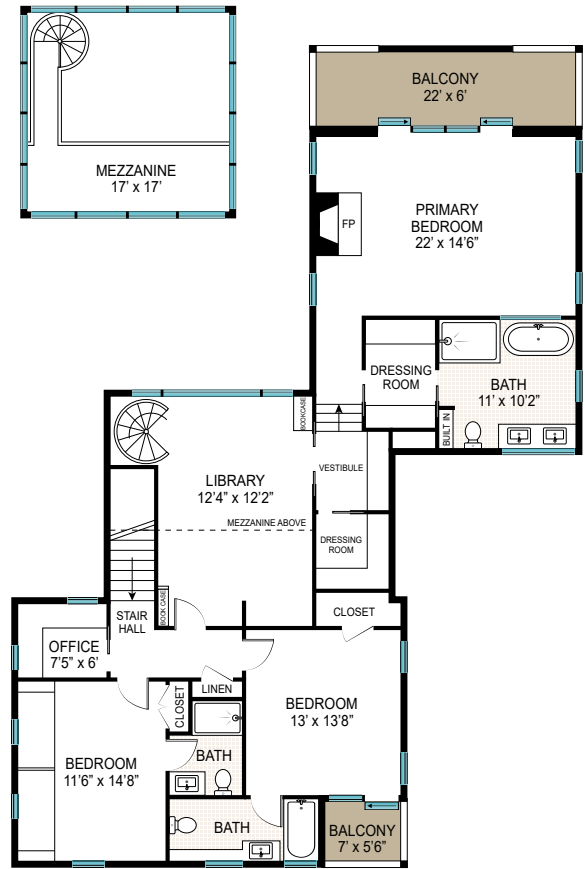

FIRST FLOOR

SECOND FLOOR

FIRST FLOOR: 2249 ft²
 SECOND FLOOR: 1614 ft²
 MEZZANINE: 289 ft²
 TOTAL: 4152 ft²

Scale in feet. Indicative only. Dimensions are approximate. All information contained herein is gathered from sources we believe to be reliable. However, we cannot guarantee its accuracy and interested persons should rely on their own enquiries.