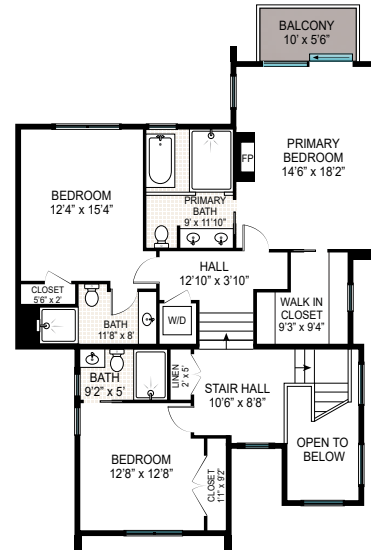

**BASEMENT**  
INT: 1383 ft<sup>2</sup>

**FIRST FLOOR**  
INT: 1383 ft<sup>2</sup>  
EXT: 233 ft<sup>2</sup>

**SECOND FLOOR**  
INT: 1350 ft<sup>2</sup>

INT: 200 ft<sup>2</sup>  
COVERED POOL HOUSE PATIO: 120 ft<sup>2</sup>

FIRST FLOOR: 1383 ft<sup>2</sup>  
SECOND FLOOR: 1350 ft<sup>2</sup>  
LOWER LEVEL: 1383 ft<sup>2</sup>  
TOTAL: 4116 ft<sup>2</sup>  
POOL HOUSE: 200 ft<sup>2</sup>  
COVERED POOL HOUSE PATIO: 120 ft<sup>2</sup>

Scale in feet. Indicative only. Dimensions are approximate. All information contained herein is gathered from sources we believe to be reliable. However, we cannot guarantee its accuracy and interested persons should rely on their own enquiries.