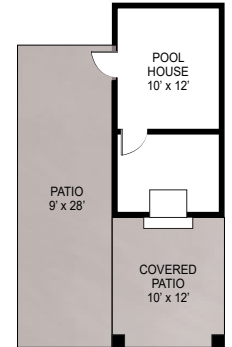

**BASEMENT**  
INT: 1383 ft<sup>2</sup>

**FIRST FLOOR**  
INT: 1383 ft<sup>2</sup>  
EXT: 233 ft<sup>2</sup>

**SECOND FLOOR**  
INT: 1350 ft<sup>2</sup>

INT: 200 ft<sup>2</sup>  
COVERED POOL HOUSE PATIO: 120 ft<sup>2</sup>

FIRST FLOOR: 1383 ft<sup>2</sup>  
SECOND FLOOR: 1350 ft<sup>2</sup>  
LOWER LEVEL: 1383 ft<sup>2</sup>  
TOTAL: 4116 ft<sup>2</sup>  
POOL HOUSE: 200 ft<sup>2</sup>  
COVERED POOL HOUSE PATIO: 120 ft<sup>2</sup>

Scale in feet. Indicative only. Dimensions are approximate. All information contained herein is gathered from sources we believe to be reliable. However, we cannot guarantee its accuracy and interested persons should rely on their own enquiries.