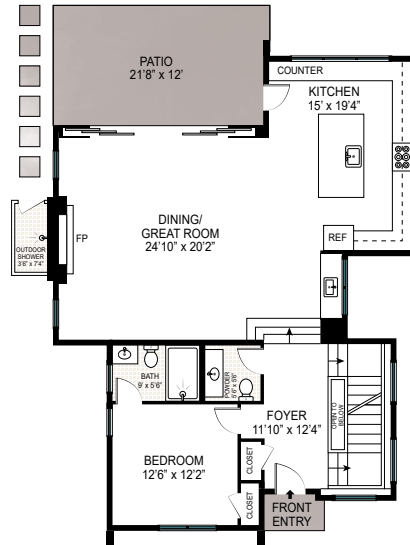

**BASEMENT**  
INT: 1383 ft<sup>2</sup>

**FIRST FLOOR**  
INT: 1383 ft<sup>2</sup>  
EXT: 233 ft<sup>2</sup>

**SECOND FLOOR**  
INT: 1350 ft<sup>2</sup>

INT: 200 ft<sup>2</sup>  
COVERED POOL HOUSE PATIO: 120 ft<sup>2</sup>

FIRST FLOOR: 1383 ft<sup>2</sup>  
SECOND FLOOR: 1350 ft<sup>2</sup>  
LOWER LEVEL: 1383 ft<sup>2</sup>  
TOTAL: 4116 ft<sup>2</sup>  
POOL HOUSE: 200 ft<sup>2</sup>  
COVERED POOL HOUSE PATIO: 120 ft<sup>2</sup>

Scale in feet. Indicative only. Dimensions are approximate. All information contained herein is gathered from sources we believe to be reliable. However, we cannot guarantee its accuracy and interested persons should rely on their own enquiries.